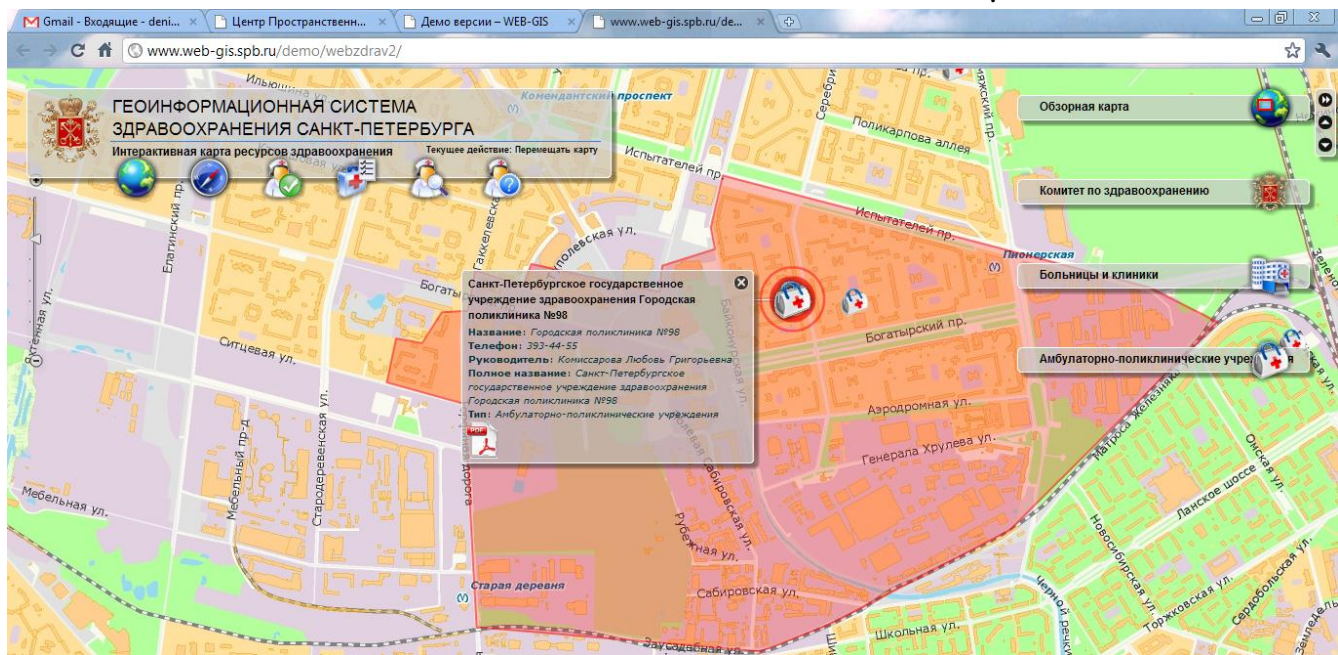

 **PDF Complete**
 Your complimentary use period has ended.
 Thank you for using PDF Complete.

[Click Here to upgrade to Unlimited Pages and Expanded Features](#)

Denis.strukov@gmail.com

flash-

ArcServer 9.3.1. (ESRI CIS).